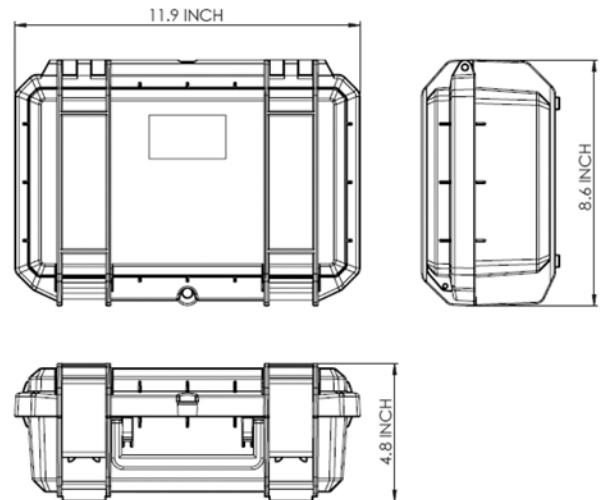

\$799

Inseego Skyus 160 Technical Specifications

- LTE Cat 6 (up to 300 Mbps)
- GPS - aGNSS
- Wi-Fi 5 and Bluetooth 5.0
- 4400 mAh Battery (Up To 12 Hours of Run-Time)
- Multiple data interfaces: Ethernet, Wi-Fi
- Multiple power interfaces: PoE, 120v, 12v-120v "Inverter"
- Cloud services and free firmware upgrades
- On-board memory to support edge processing
- Designed and developed in U.S.A.
- Designed for continuous operation in harsh environments